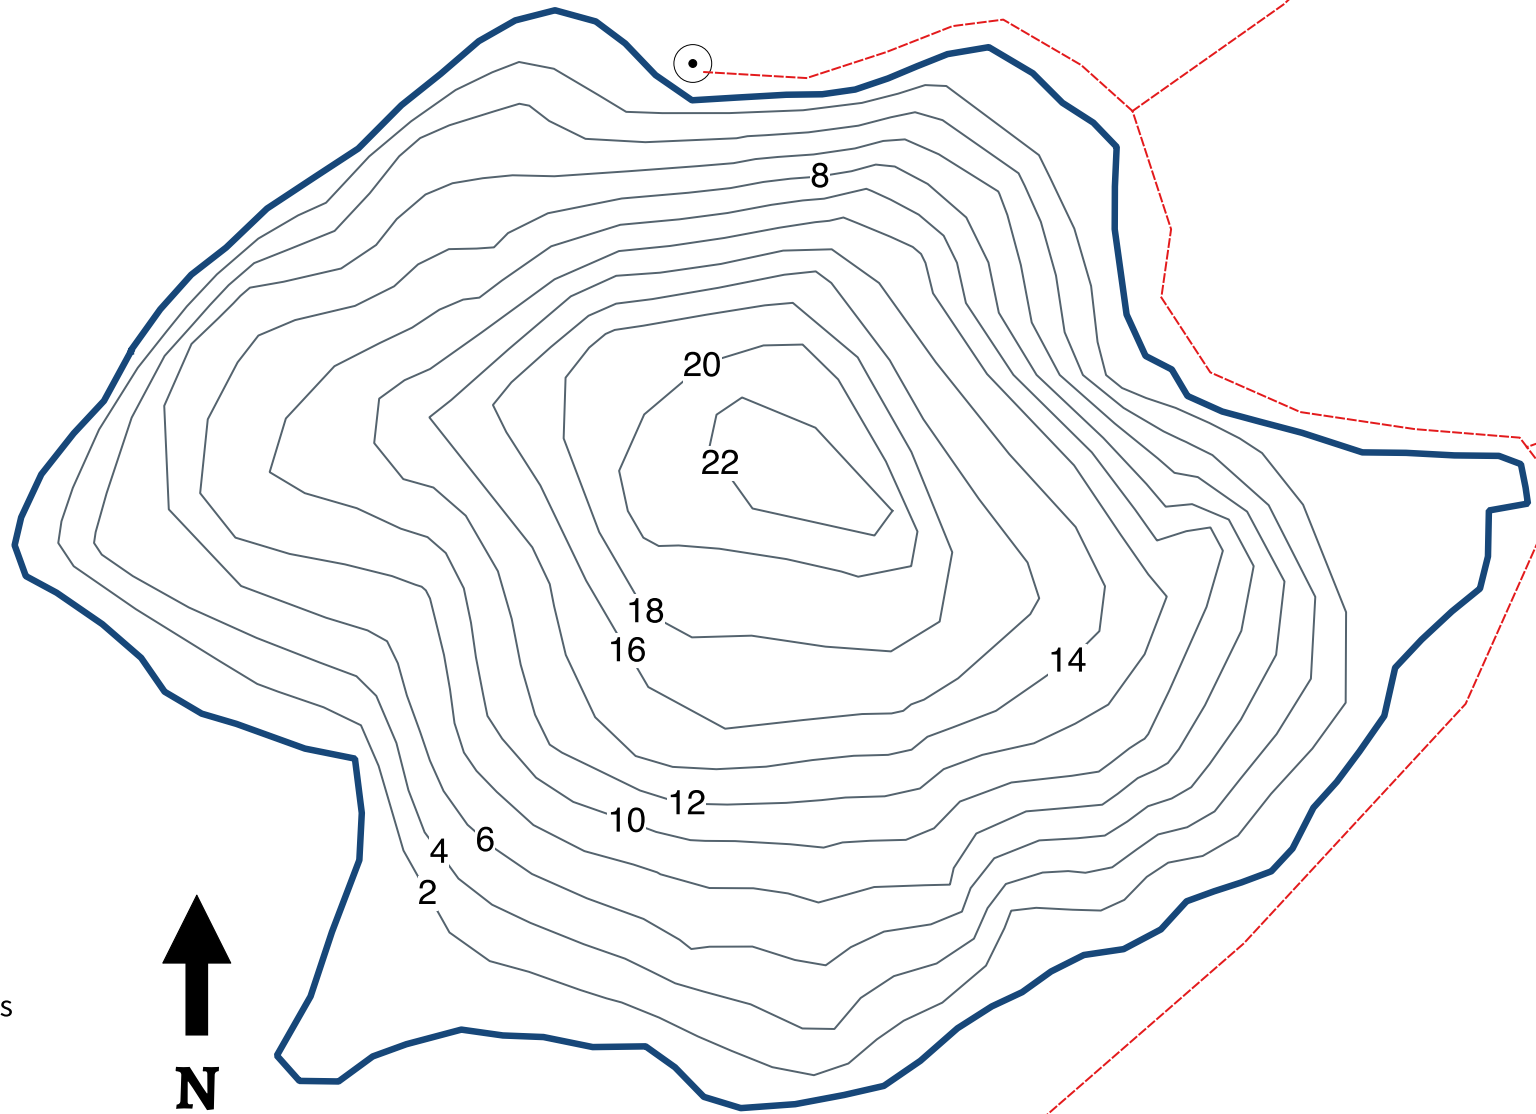

Copperas Pond

Legend

- Copperas Pond
- 2m Depth Contours
- - - Hiking Trails
- Lean-to

Max Depth: 23.7 m
Surface Area: 9.32 ha
Shoreline Length: 1.33 km
Volume: 815,518 m³