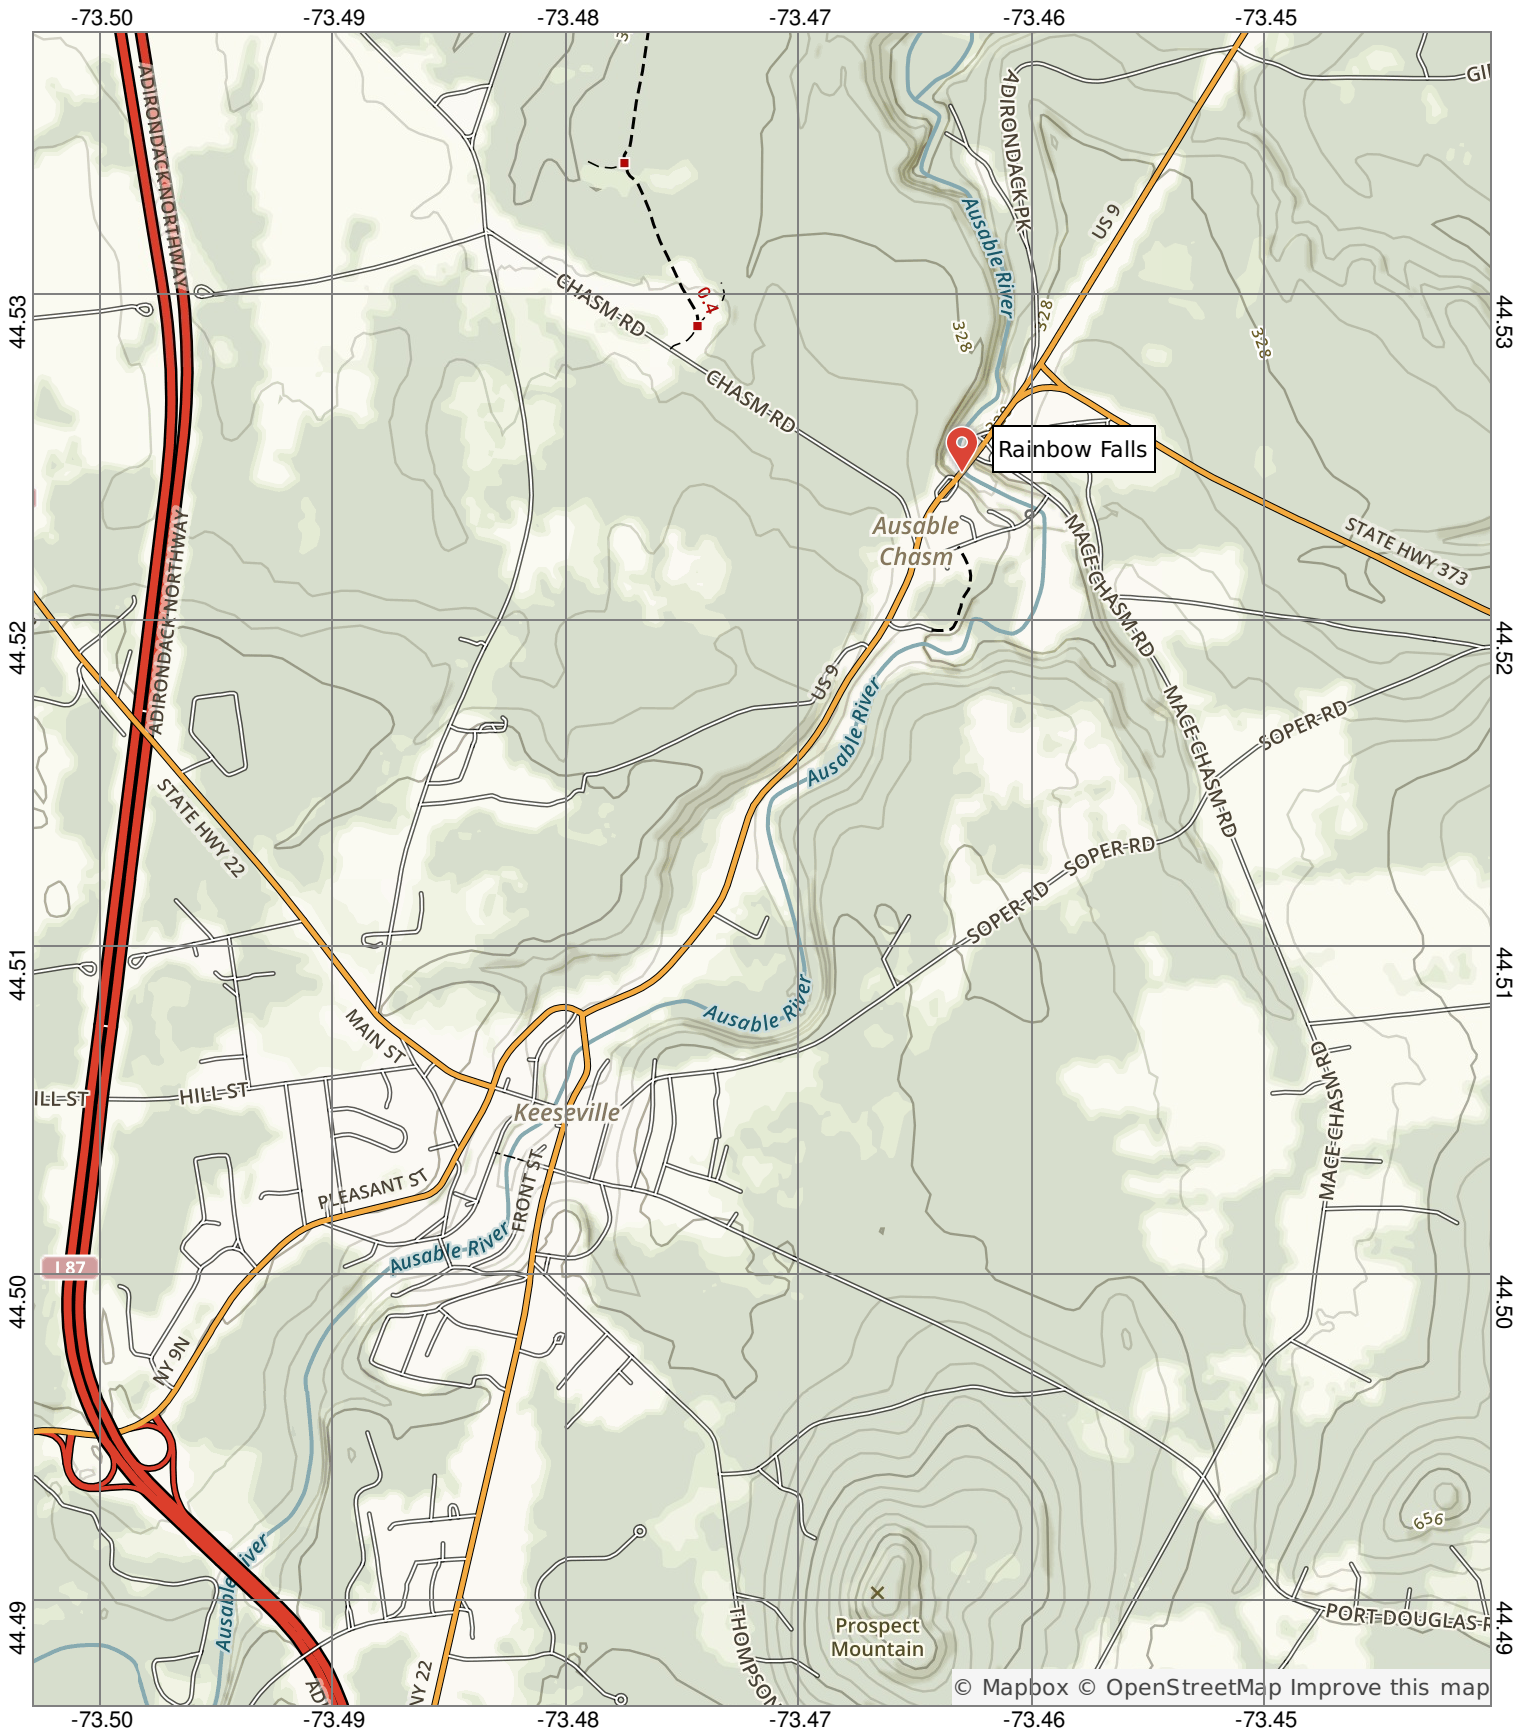

# Rainbow Falls

© Mapbox © OpenStreetMap Improve this map

MN ★  
14.4° W  
9/5/15