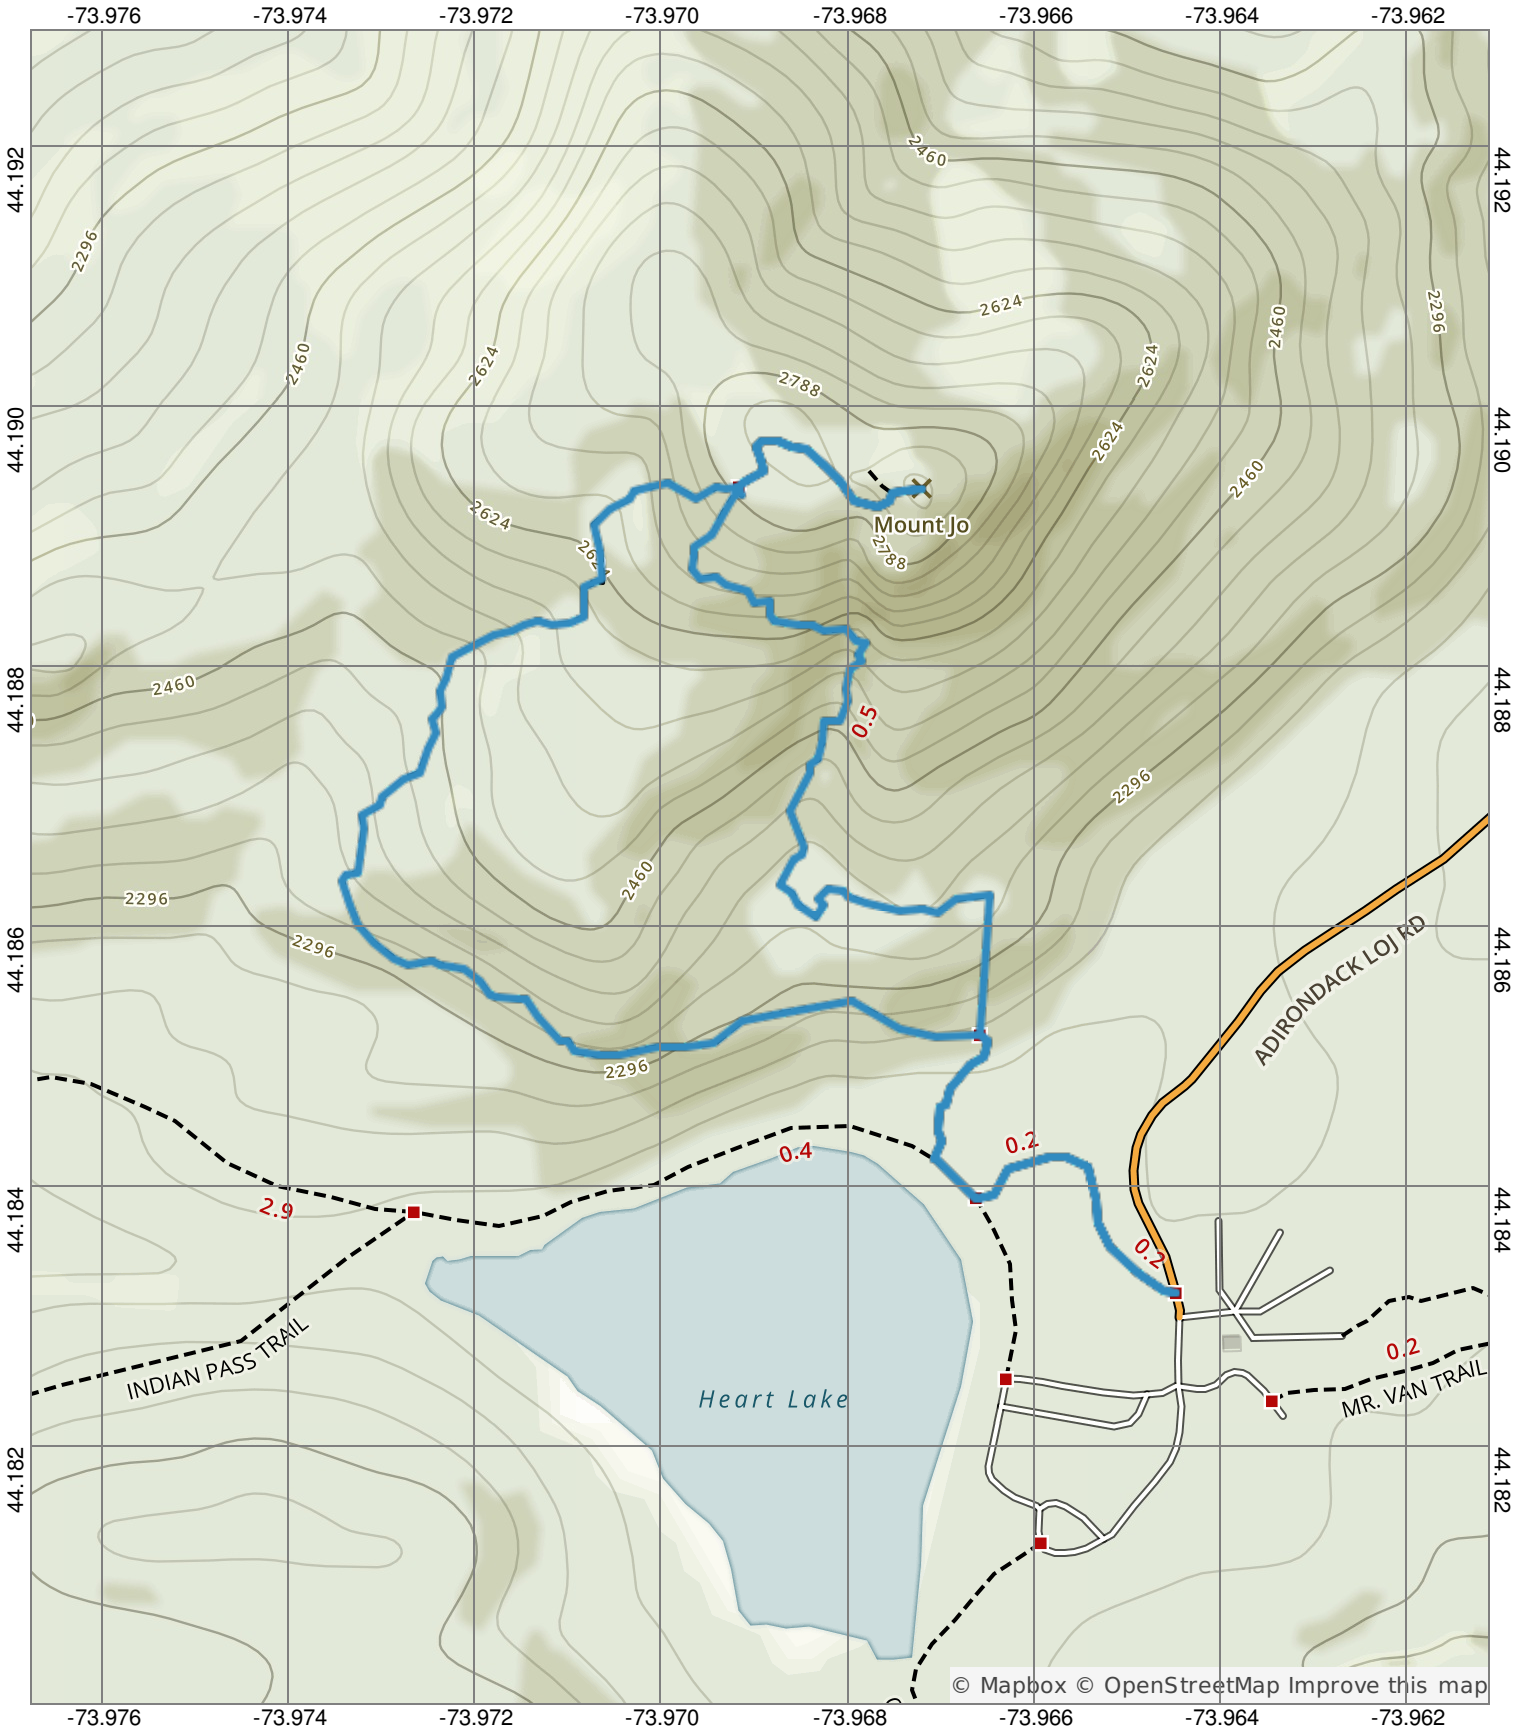

Mount Jo

© Mapbox © OpenStreetMap Improve this map

MN
14°W
8/22/15